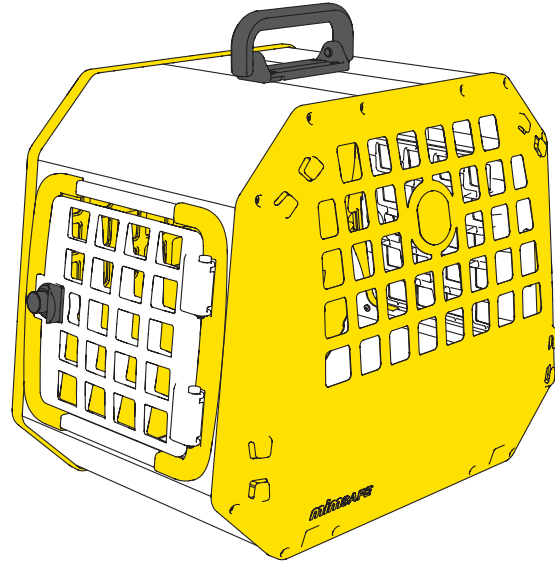

Size recommendation

We can only provide an indication of what dogs Care2 is specifically suited to.

Your dog's height plus 5 cm must not exceed the recommended maximum height given in the table below.

The weight of your dog **MUST NOT** exceed the maximum weight shown. Two small dogs can travel in the same cage as long as their combined weight does not exceed the maximum weight of the cage model.

MAX HEIGHT	MAX WEIGHT	MODEL - CARE ²	ART NR	ABBR
36 cm	5 kg	Medium Yellow	55121	(MY)
36 cm	5 kg	Medium Grey	55122	(MG)
36 cm	5 kg	Medium Pink	55123	(MP)
36 cm	9 kg	Large Yellow	55131	(LY)
36 cm	9 kg	Large Grey	55132	(LG)
36 cm	9 kg	Large Pink	55133	(LP)