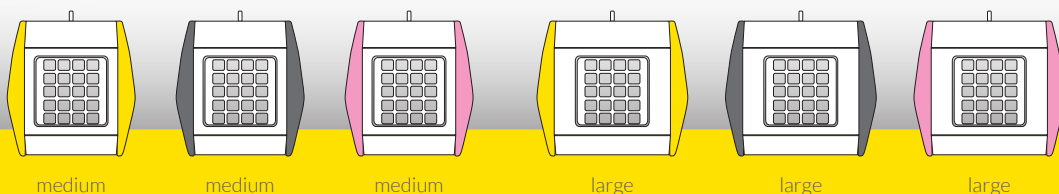

Size recommendation

We can only provide an indication of what dogs Care2 is specifically suited to.

Your dog's height plus 5 cm must not exceed the recommended maximum height given in the table below.

The weight of your dog **MUST NOT** exceed the maximum weight shown. Two small dogs can travel in the same cage as long as their combined weight does not exceed the maximum weight of the cage model.

MAX HEIGHT	MAX WEIGHT	MODEL - CARE ²	ART NR	ABBR
36 cm	5 kg	Medium Yellow	55121	(MY)
36 cm	5 kg	Medium Grey	55122	(MG)
36 cm	5 kg	Medium Pink	55123	(MP)
36 cm	9 kg	Large Yellow	55131	(LY)
36 cm	9 kg	Large Grey	55132	(LG)
36 cm	9 kg	Large Pink	55133	(LP)